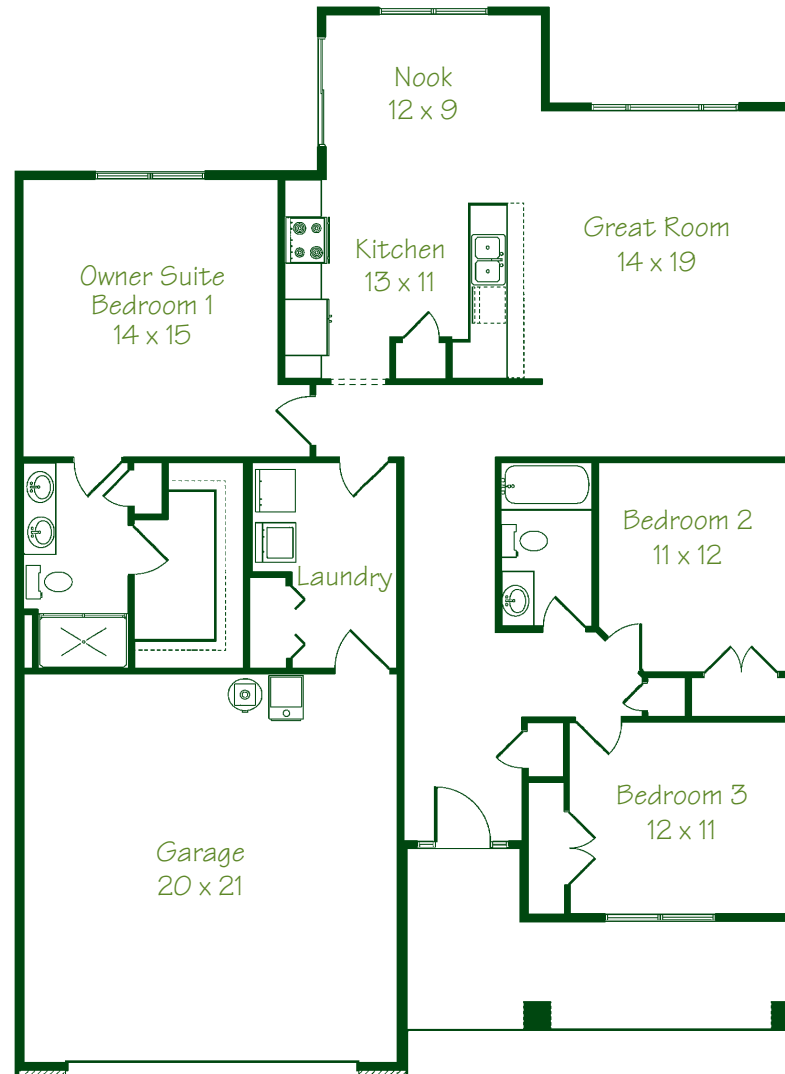

# Brandywine II

# Marian COLLECTION

Note: The Brandywine II has 9' ceilings throughout

## Brandywine II Square Footage

<b>Total Living Area</b>	<b>1,584</b>
<b>Garage</b>	<b>459</b>

All drawings and floor plans are artist's concepts and subject to change without notice. Your home may differ from these representations based on selections, elevation or other factors.