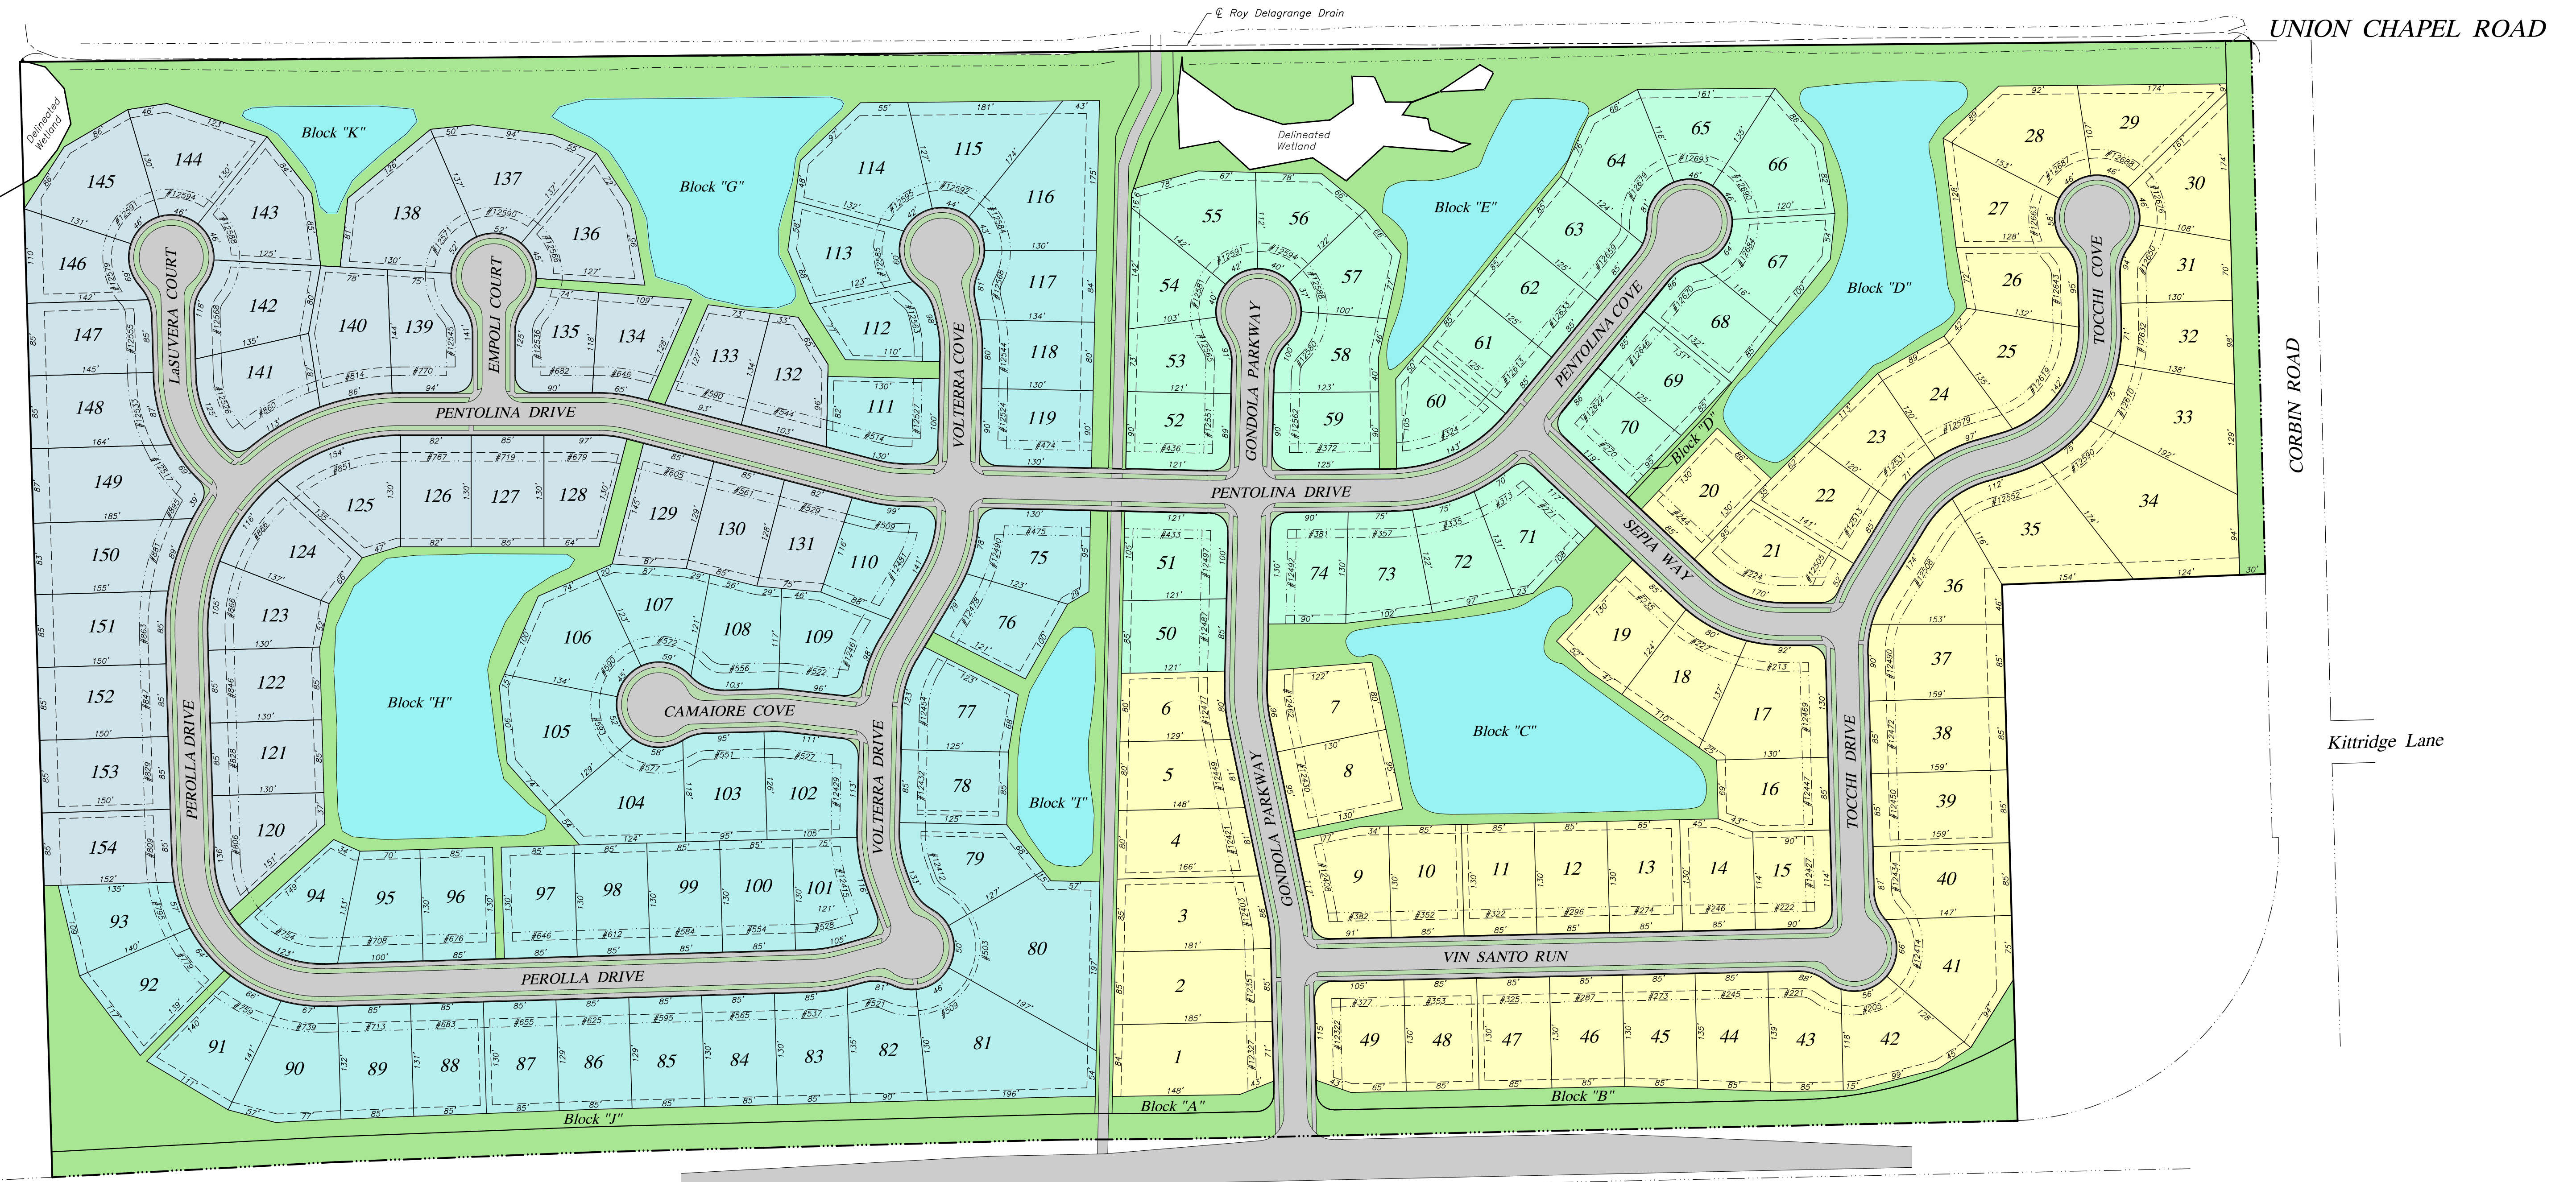

TUSCANY

Developer:
Tuscany, LLC
 1020 East Dupont Road
 Fort Wayne, IN 46825
 Tel: 260/489-2000 Fax: 260/489-8974

Surveyor - Planner:
Sauer Land Surveying, Inc.
 14033 Illinois Road, Suite C
 Fort Wayne, IN 46814
 Tel: 260/469-3300 Fax: 469-3301

- Tuscany, Section I
- Tuscany, Section II
- Tuscany, Section III
- Tuscany, Section IV

SCALE IN FEET:
 0 100 200