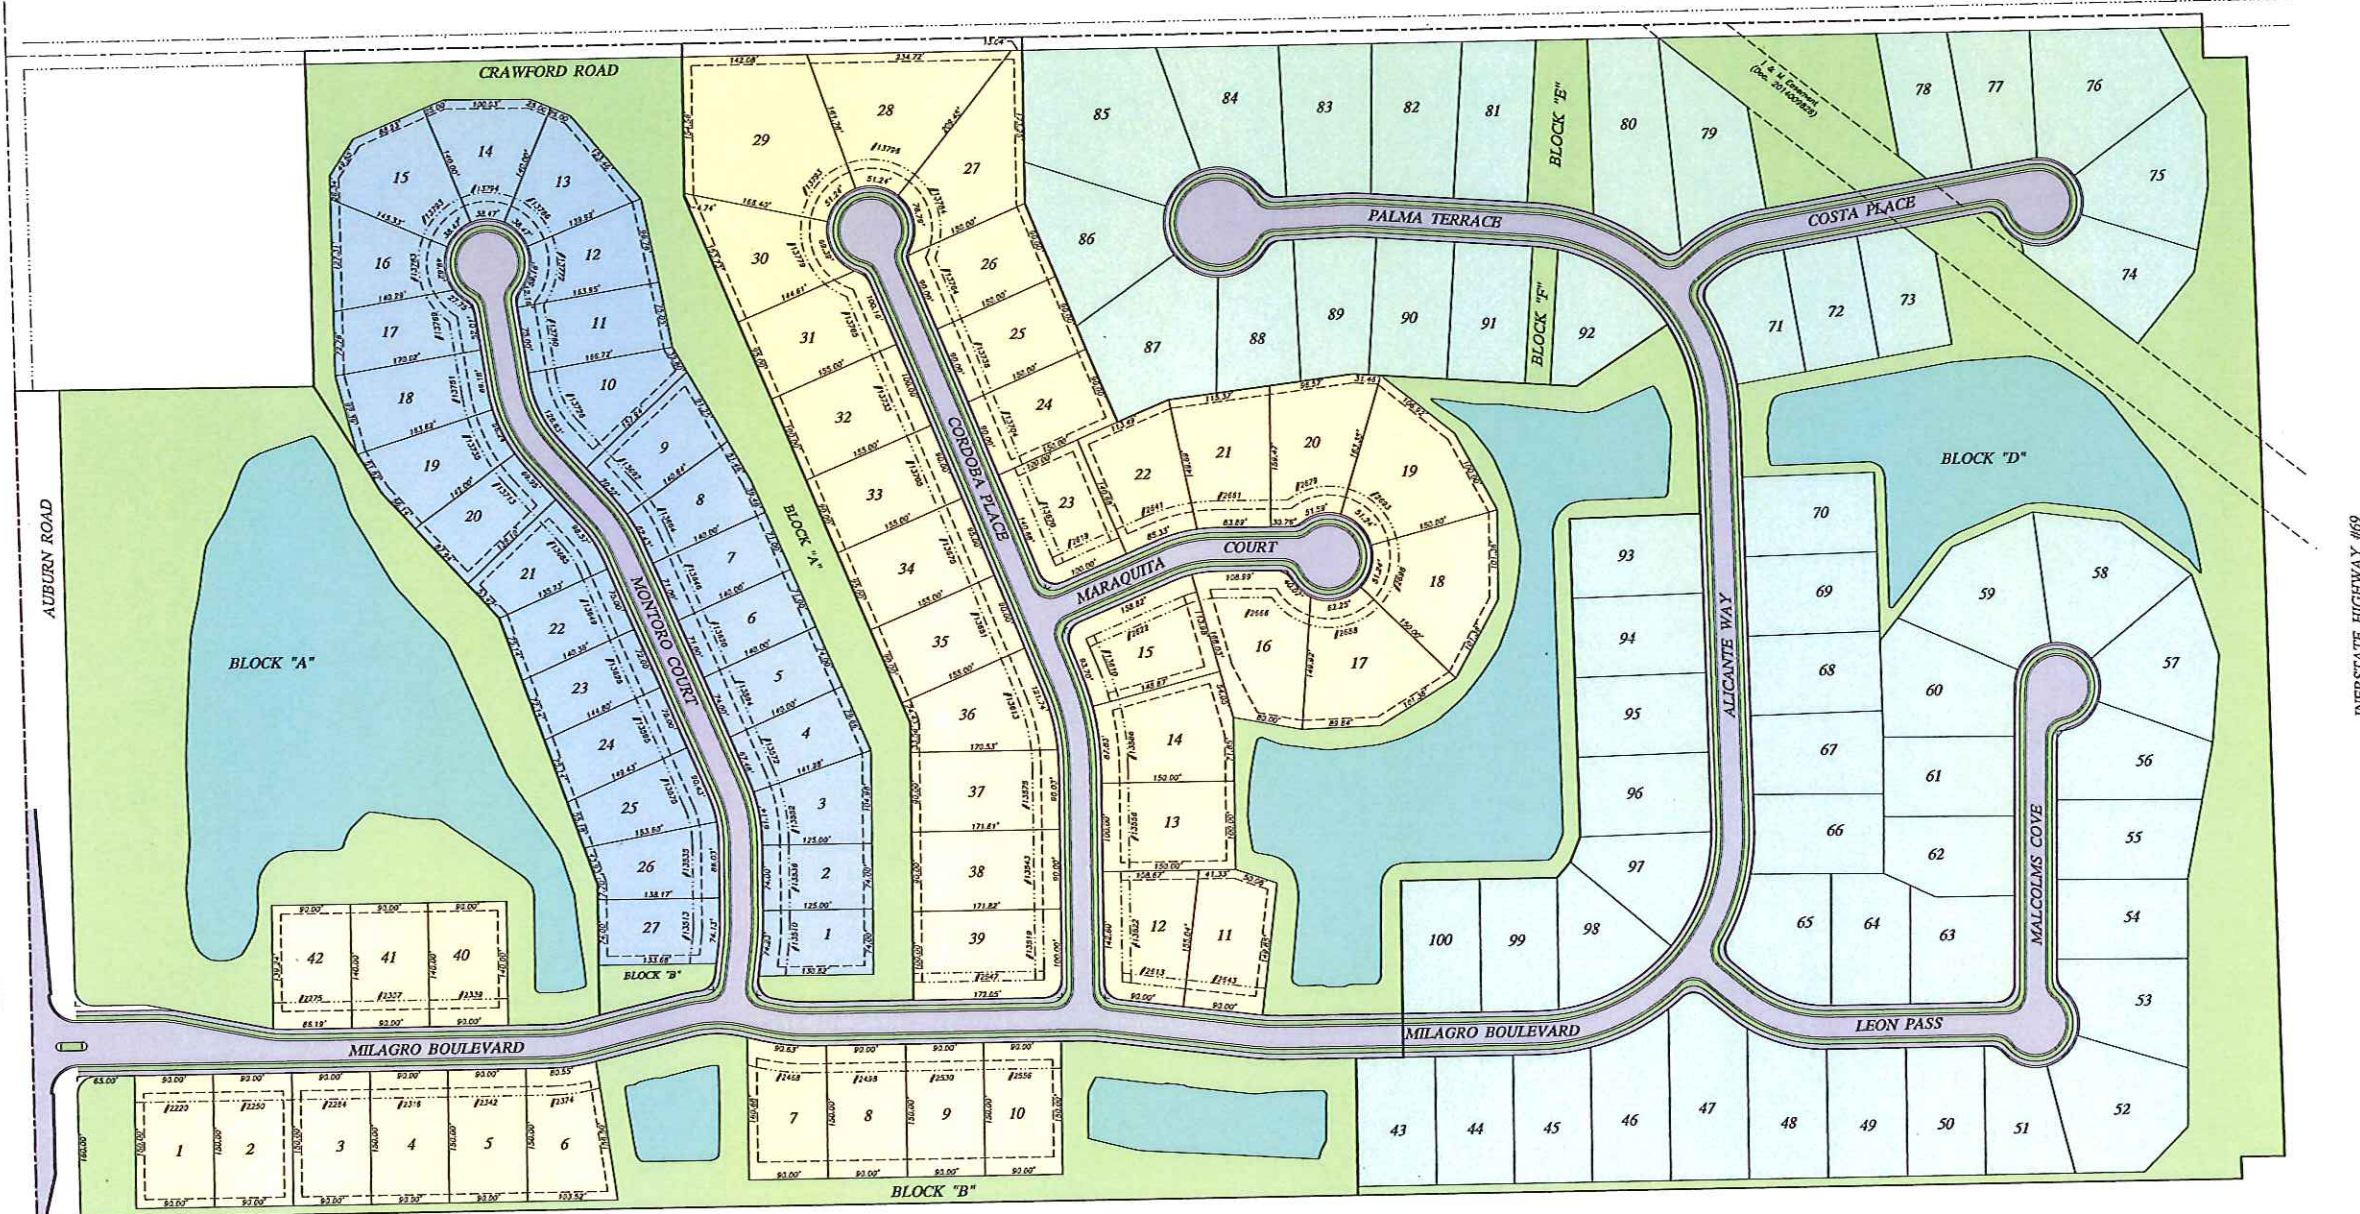

MILAGRO

Developer:
 NWM Corp.
 10808 LaCabreah Lane
 Fort Wayne, IN 46845
 Tel: 260/489-7095

Surveyor - Planner:
 Sauer Land Surveying, Inc.
 14033 Illinois Road, Suite C
 Fort Wayne, IN 46814
 Tel: 260/469-3300

- Cottages of Milagro
- Milagro, Section I
- Milagro, Future Section