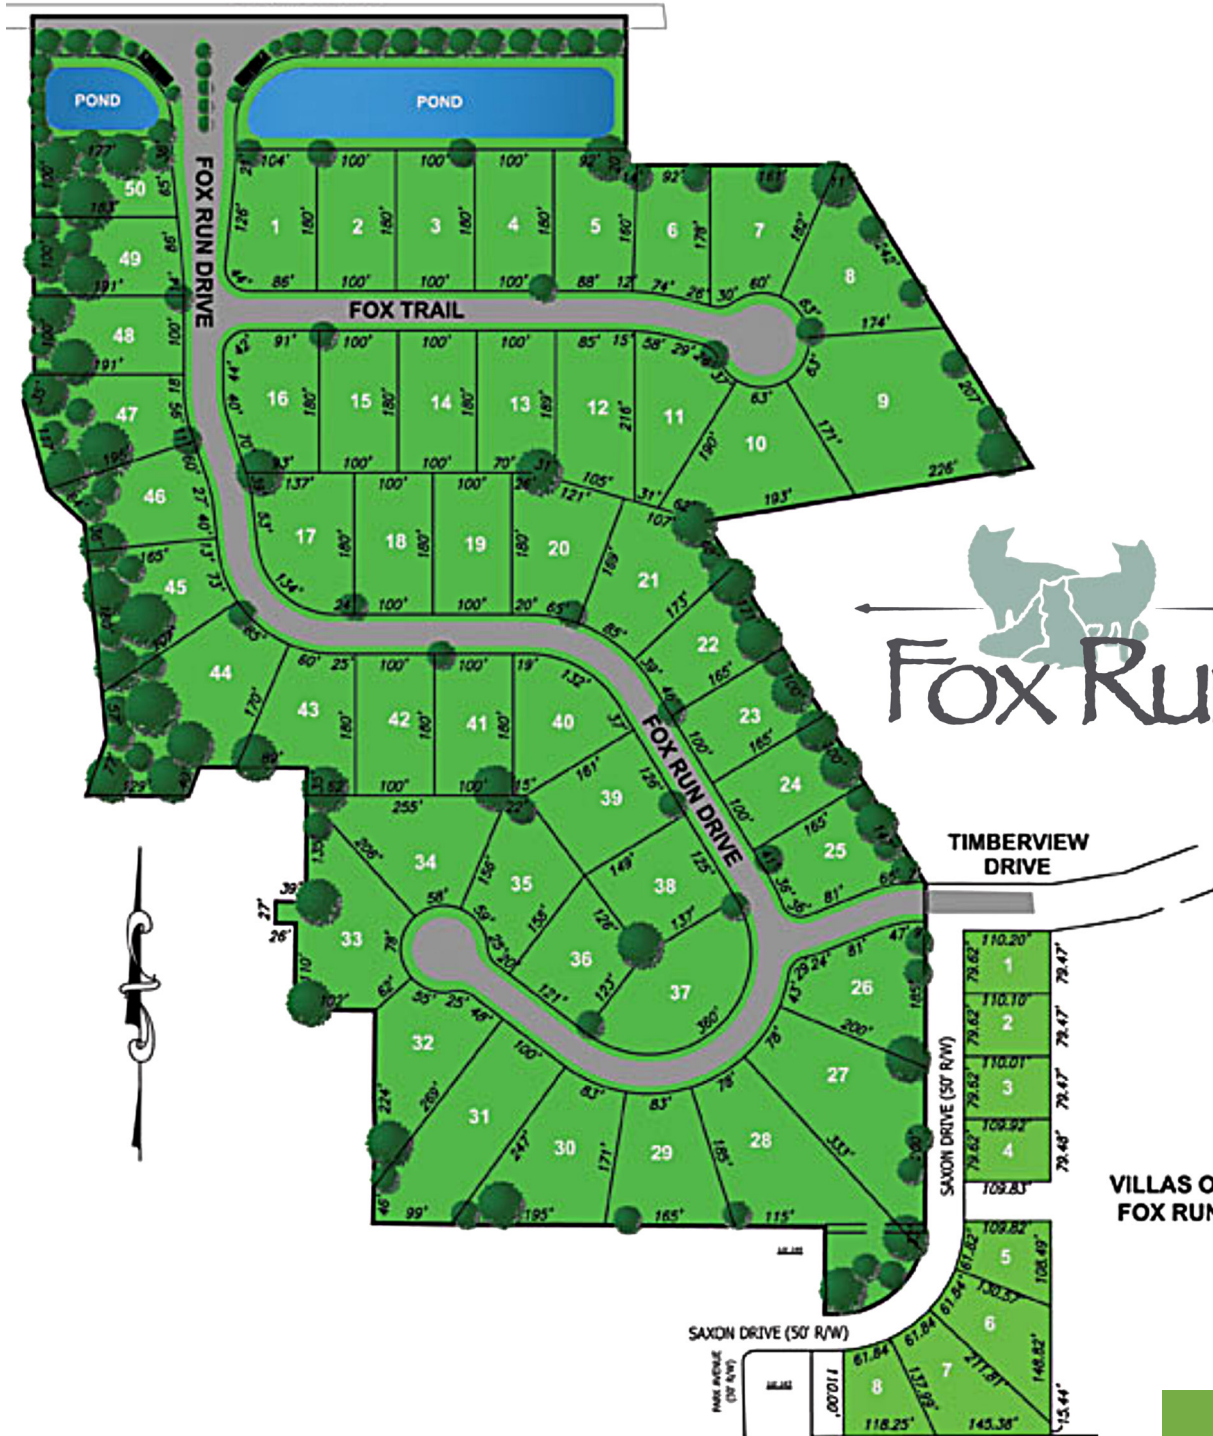

Fox Run, Marion Chapel Pike

CHAPEL PIKE

Since 1975

260-489-4433